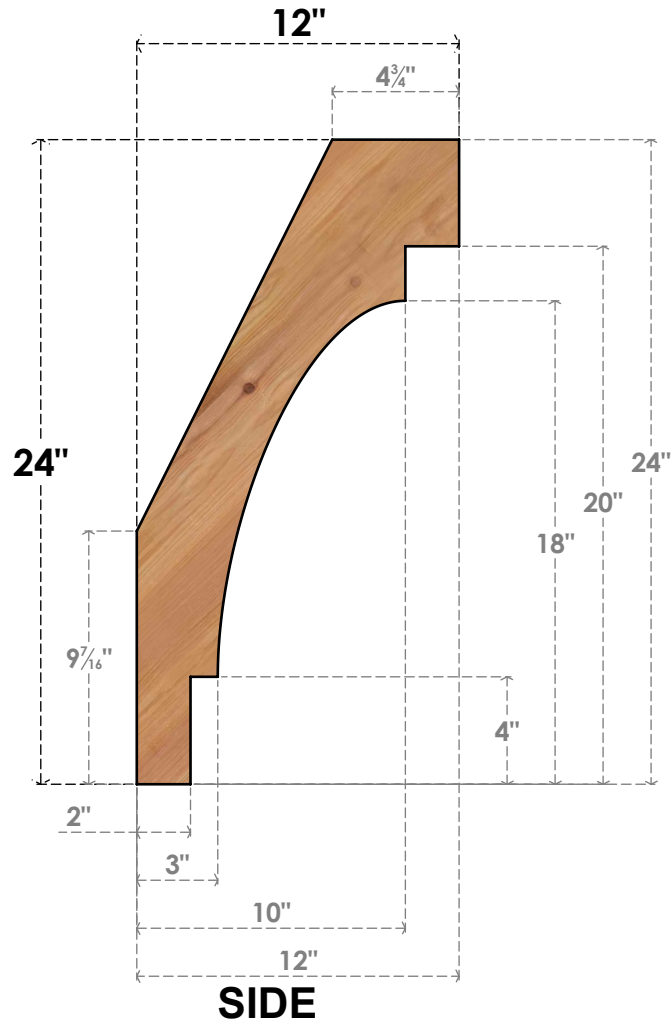

BRC04X12X24MRC00SWR

3 1/2"W X 12"D X 24"H MERCED SMOOTH BRACE, WESTERN RED CEDAR

EKENA MILLWORK
 2300 WEST MAIN ST.
 CLARKSVILLE, TX 75426
 TOLL FREE: 866-607-0453
 WWW.EKENAMILLWORK.COM

NOTES

1. INSTALLATION TO BE COMPLETED IN ACCORDANCE WITH MANUFACTURER'S SPECIFICATIONS.
2. DRAWING MAY NOT BE TO SCALE
3. THIS DRAWING IS INTENDED FOR DESIGN AND PLANNING PURPOSES ONLY.
4. ALL INFORMATION CONTAINED HEREIN WAS CURRENT AT THE TIME OF DEVELOPMENT BUT MUST BE REVIEWED AND APPROVED BY THE PRODUCT MANUFACTURER TO BE CONSIDERED ACCURATE.
5. PRODUCTS ARE NOT KILN DRIED. THIS ITEM IS UNIQUE AND WILL CONTAIN THE NATURAL VARIATIONS THAT THE WOOD SPECIES OFFERS. THIS MAY RESULT IN VARIATIONS UP TO 1/4"