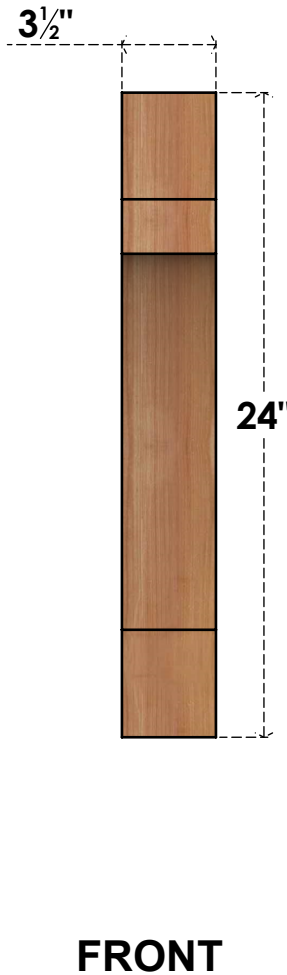

BRC04X12X24MRC00SWR

3 1/2"W X 12"D X 24"H MERCED SMOOTH BRACE, WESTERN RED CEDAR

EKENA MILLWORK
 2300 WEST MAIN ST.
 CLARKSVILLE, TX 75426
 TOLL FREE: 866-607-0453
 WWW.EKENAMILLWORK.COM

NOTES

1. INSTALLATION TO BE COMPLETED IN ACCORDANCE WITH MANUFACTURER'S SPECIFICATIONS.
2. DRAWING MAY NOT BE TO SCALE
3. THIS DRAWING IS INTENDED FOR DESIGN AND PLANNING PURPOSES ONLY.
4. ALL INFORMATION CONTAINED HEREIN WAS CURRENT AT THE TIME OF DEVELOPMENT BUT MUST BE REVIEWED AND APPROVED BY THE PRODUCT MANUFACTURER TO BE CONSIDERED ACCURATE.
5. PRODUCTS ARE NOT KILN DRIED. THIS ITEM IS UNIQUE AND WILL CONTAIN THE NATURAL VARIATIONS THAT THE WOOD SPECIES OFFERS. THIS MAY RESULT IN VARIATIONS UP TO 1/4"